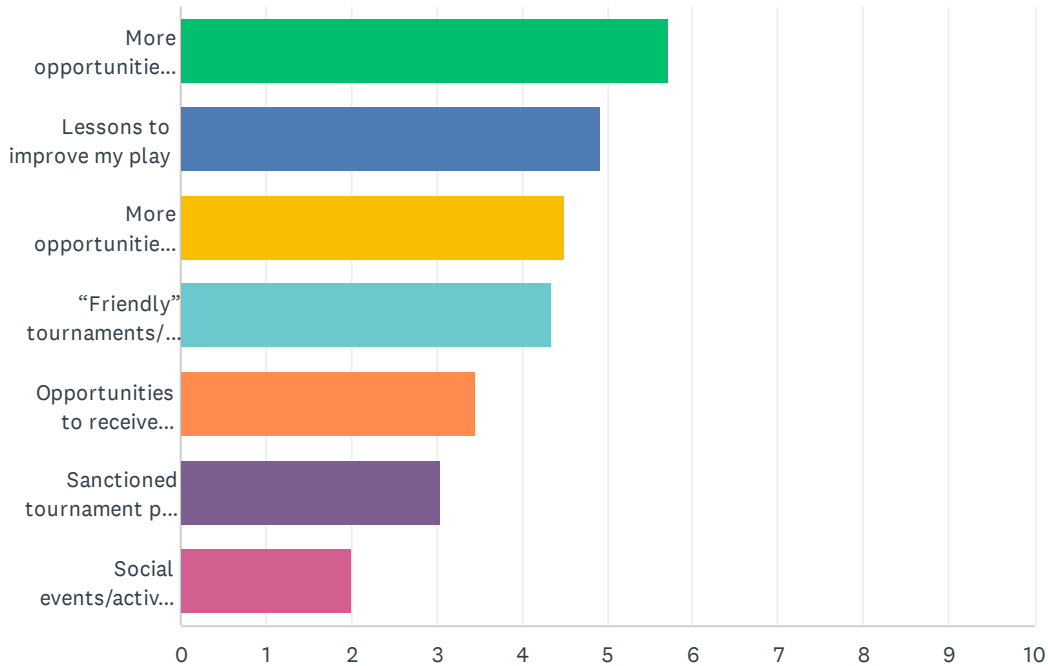

Drag and drop the following options in order of priority going forward for you (top = highest priority):

	1	2	3	4	5	6	7	TOTAL	SCORE
More opportunities for recreational play	40.74% 55	30.37% 41	8.15% 11	9.63% 13	3.70% 5	5.93% 8	1.48% 2	135	5.71
Lessons to improve my play	26.67% 36	25.19% 34	10.37% 14	9.63% 13	13.33% 18	8.89% 12	5.93% 8	135	4.92
More opportunities for competitive play	17.78% 24	11.85% 16	25.19% 34	9.63% 13	20.74% 28	11.85% 16	2.96% 4	135	4.49
“Friendly” tournaments/round robins with other clubs organized by qPA	6.67% 9	16.30% 22	25.19% 34	24.44% 33	15.56% 21	9.63% 13	2.22% 3	135	4.36
Opportunities to receive pickleball coaching from certified coaches	5.93% 8	8.89% 12	14.81% 20	16.30% 22	13.33% 18	31.11% 42	9.63% 13	135	3.46
Sanctioned tournament play organized by qPA	2.22% 3	5.93% 8	12.59% 17	18.52% 25	15.56% 21	24.44% 33	20.74% 28	135	3.04
Social events/activities (such as dances, pub nights, etc.)	0.00% 0	1.48% 2	3.70% 5	11.85% 16	17.78% 24	8.15% 11	57.04% 77	135	2.01