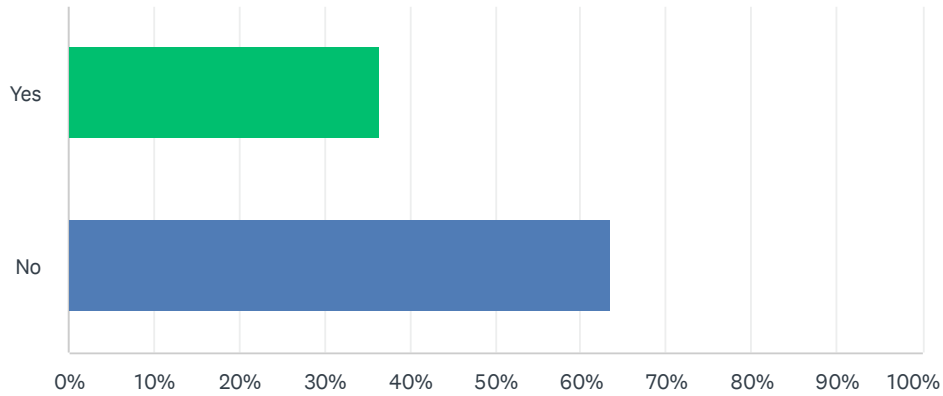

Which level best describes you?

ANSWER CHOICES	RESPONSES	
Beginner: Interested in working on basic skills and improving	14.77%	22
Intermediate: Getting the hang of it, but would love to improve even more	67.79%	101
Advanced: Definitely at the top of the pickleball ladder	17.45%	26
TOTAL		149

Where do you most often play pickleball in the qathet region?

ANSWER CHOICES	RESPONSES	
Powell River Racquet Centre	53.38%	79
Oceanview gym	37.16%	55
Outdoor courts (Townsite, Palm Beach, Craig Park)	7.43%	11
Tla'amin Community Recreation Centre	2.03%	3
TOTAL		148

Were you aware of qPA's purpose, vision and mission before engaging with this survey?

ANSWER CHOICES	RESPONSES	
Yes	47.59%	69
No	52.41%	76
TOTAL		145

Did you become an inaugural member of qPA by paying the \$10 membership fee (valid until Dec. 30, 2023)?