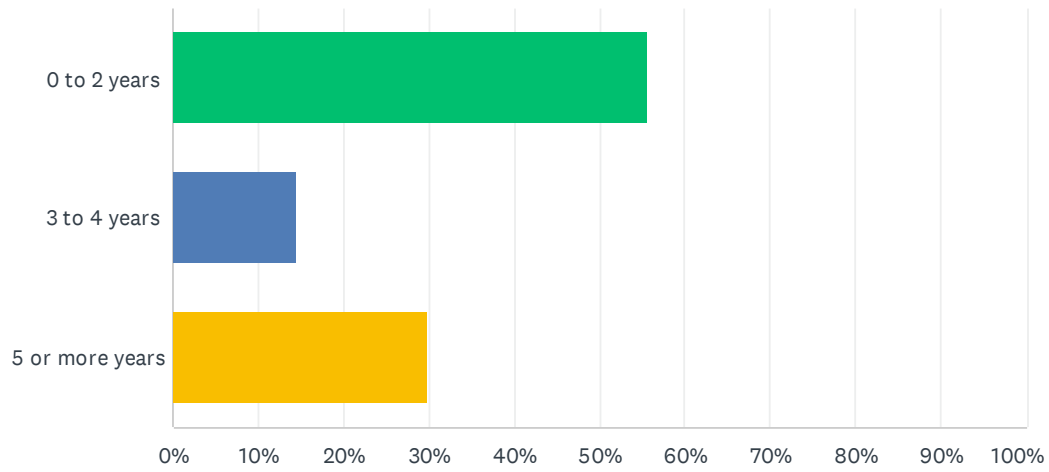

How long have you been playing pickleball?

ANSWER CHOICES	RESPONSES	
0 to 2 years	55.63%	84
3 to 4 years	14.57%	22
5 or more years	29.80%	45
TOTAL		151

How often do you regularly play pickleball?

ANSWER CHOICES	RESPONSES	
0 to 1 times/week	31.58%	48
2 to 3 times/week	43.42%	66
More than 3 times/week	25.00%	38
TOTAL		152

Which level best describes you?

ANSWER CHOICES	RESPONSES	
Beginner: Interested in working on basic skills and improving	14.77%	22
Intermediate: Getting the hang of it, but would love to improve even more	67.79%	101
Advanced: Definitely at the top of the pickleball ladder	17.45%	26
TOTAL		149