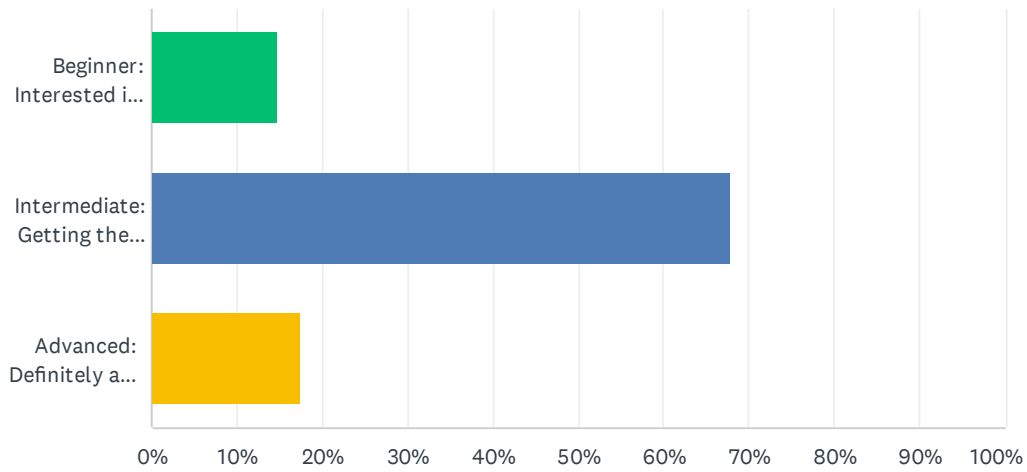

How long have you been playing pickleball?

ANSWER CHOICES	RESPONSES	
0 to 2 years	55.63%	84
3 to 4 years	14.57%	22
5 or more years	29.80%	45
TOTAL		151

How often do you regularly play pickleball?

ANSWER CHOICES	RESPONSES	
0 to 1 times/week	31.58%	48
2 to 3 times/week	43.42%	66
More than 3 times/week	25.00%	38
TOTAL		152

Which level best describes you?

ANSWER CHOICES	RESPONSES	
Beginner: Interested in working on basic skills and improving	14.77%	22
Intermediate: Getting the hang of it, but would love to improve even more	67.79%	101
Advanced: Definitely at the top of the pickleball ladder	17.45%	26
TOTAL		149