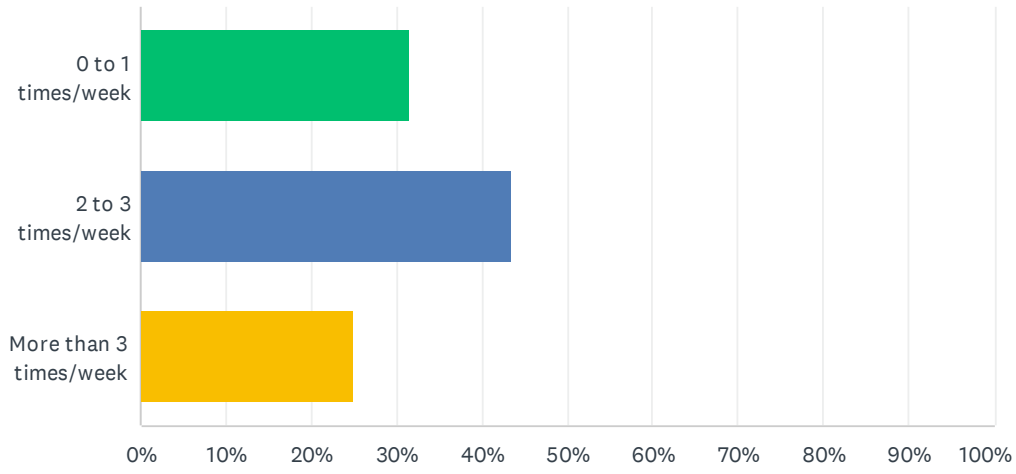

How long have you been playing pickleball?

ANSWER CHOICES	RESPONSES	
0 to 2 years	55.63%	84
3 to 4 years	14.57%	22
5 or more years	29.80%	45
TOTAL		151

How often do you regularly play pickleball?

ANSWER CHOICES	RESPONSES	
0 to 1 times/week	31.58%	48
2 to 3 times/week	43.42%	66
More than 3 times/week	25.00%	38
TOTAL		152

Which level best describes you?

ANSWER CHOICES	RESPONSES	
Beginner: Interested in working on basic skills and improving	14.77%	22
Intermediate: Getting the hang of it, but would love to improve even more	67.79%	101
Advanced: Definitely at the top of the pickleball ladder	17.45%	26
TOTAL		149