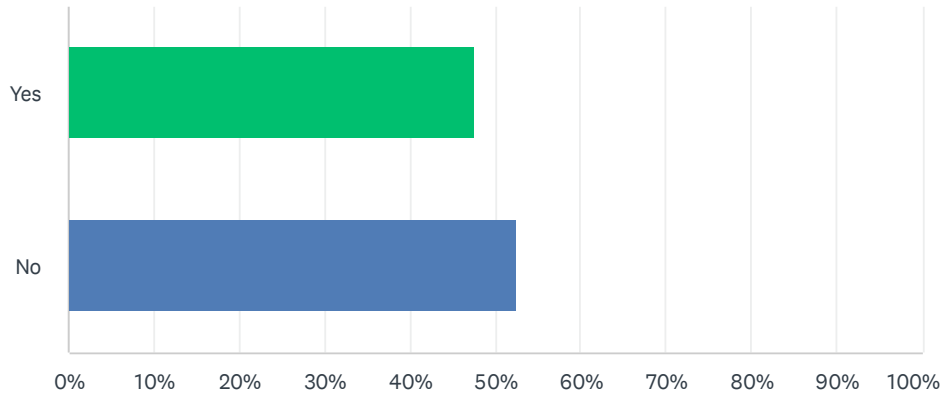

Were you aware of qPA's purpose, vision and mission before engaging with this survey?

ANSWER CHOICES	RESPONSES	
Yes	47.59%	69
No	52.41%	76
TOTAL		145