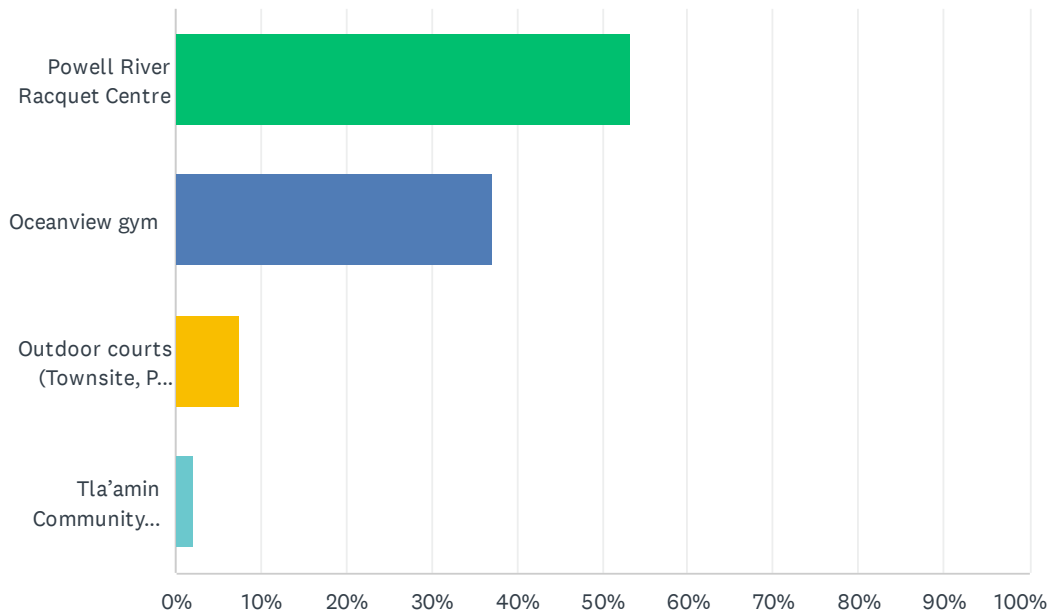

How long have you been playing pickleball?

ANSWER CHOICES	RESPONSES	
0 to 2 years	55.63%	84
3 to 4 years	14.57%	22
5 or more years	29.80%	45
TOTAL		151

How often do you regularly play pickleball?

ANSWER CHOICES	RESPONSES	
0 to 1 times/week	31.58%	48
2 to 3 times/week	43.42%	66
More than 3 times/week	25.00%	38
TOTAL		152

Which level best describes you?

ANSWER CHOICES	RESPONSES	
Beginner: Interested in working on basic skills and improving	14.77%	22
Intermediate: Getting the hang of it, but would love to improve even more	67.79%	101
Advanced: Definitely at the top of the pickleball ladder	17.45%	26
TOTAL		149

Where do you most often play pickleball in the qathet region?

ANSWER CHOICES	RESPONSES	
Powell River Racquet Centre	53.38%	79
Oceanview gym	37.16%	55
Outdoor courts (Townsite, Palm Beach, Craig Park)	7.43%	11
Tla'amin Community Recreation Centre	2.03%	3
TOTAL		148